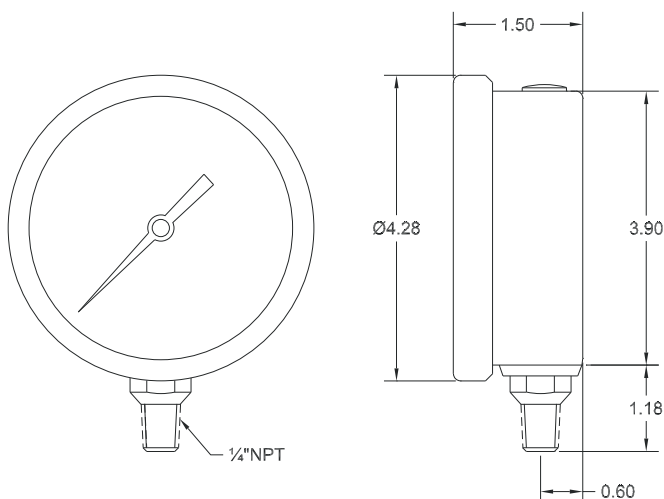

LIQUID FILLED GAUGE

±3-2-3% Accuracy

4" Dial - Brass Wetted Parts

The Miljoco Model PLF4098L is rugged & durable and suitable for a wide variety of commercial and general service applications. The stainless steel case is filled with glycerine to protect the internals against vibration and pulsation. This unit is completely weather-proof and excellent for pumps, air compressors, irrigation systems, and other installations suitable for brass process connections. **CAUTION: A coil syphon must be installed on the connection when used on steam applications.**

General Specifications

- CASE:** Stainless steel.
- RING:** Crimped stainless steel.
- LENS:** Acrylic.
- DIAL:** Aluminum, white finished with black markings.
- POINTER:** Aluminum, black, non-adjustable.
- MOVEMENT:** Brass with precision milled teeth.
- TUBE & SOCKET:** Brass.
- CONNECTION:** 1/4" NPT bottom outlet. Back outlet may be available - consult factory.
- ACCURACY:** ±3-2-3% (ASME B40.100 Grade B).
- PROCESS TEMPERATURE:** 0 to 140°F (-18 to 60°C).
- AMBIENT TEMPERATURE:** 0 to 140°F (-18 to 60°C).

PLF4098L

Dimensions (in.)

Options

- Lead-Free PLF4098L-PBF

Standard Ranges

Code	Range	psi		bar	
		Fig.	Div.	Fig.	Div.
001	30" Hg-0 & bar	5	1	0.2	0.02
002	30" Hg-0-15 psi & bar	5	0.5	0.5	0.05
003	30" Hg-0-30 psi & bar	10	1	0.5	0.1
004	30" Hg-0-60 psi & bar	10	2	1	0.1
005	30" Hg-0-100 psi & bar	20	2	1	0.2
006	30" Hg-0-150 psi & bar	25	5	2	0.2
008	30" Hg-0-300 psi & bar	50	10	20	0.5
02	0-15 psi & bar	3	0.5	0.2	0.05
03	0-30 psi & bar	5	1	0.5	0.1
04	0-60 psi & bar	10	2	1	0.2
05	0-100 psi & bar	20	2	1	0.2
06	0-160 psi & bar	40	5	2	0.5
07	0-200 psi & bar	50	5	2	0.5
08	0-300 psi & bar	50	10	5	1
09	0-400 psi & bar	100	10	5	1
10	0-600 psi & bar	100	20	10	2
11	0-1000 psi & bar	200	20	10	2
19	0-1500 psi & bar	300	50	20	5
12	0-2000 psi & bar	500	50	20	5
13	0-3000 psi & bar	500	100	50	10
14	0-5000 psi & bar	1000	200	50	10